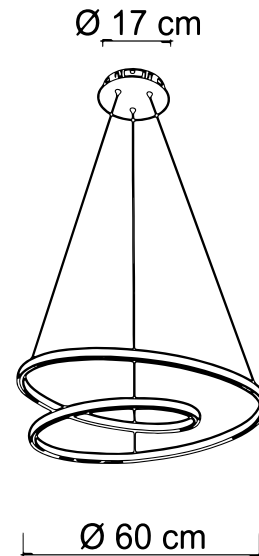

GLEM/60

hanging lamp

Glem is an imprint, a gesture, a graphic sign, which leaves its own distinctive signature in the interior lighting scenario. The suspensions have fluid lines, with strong silhouettes that will capture the attention, making your space something unique.

2376	GLEM/60 B
2369	GLEM/60 N
Power	50W Led Integrated
Input	220/240 V - 50/60Hz
Kelvin	Sikrea Dynamic Dimmer
Dimmable	Yes
Real Lumen	Dimmable Max 3434
CRI	90
IP	20
L. Wire	90cm

Article compatible with Sikrea Dynamic Dimmer + (cod. 4868)

PACKAGING DATA :

Packages	1
Net Weight	1,4kg
Gross Weight	2,2kg
Volume	0,0502 m ³

Any interventions on the light source of this article must be carried out by qualified personnel or by the manufacturer himself.
Any operation carried out without prior consultation with Contemporanea srl will void the guarantee